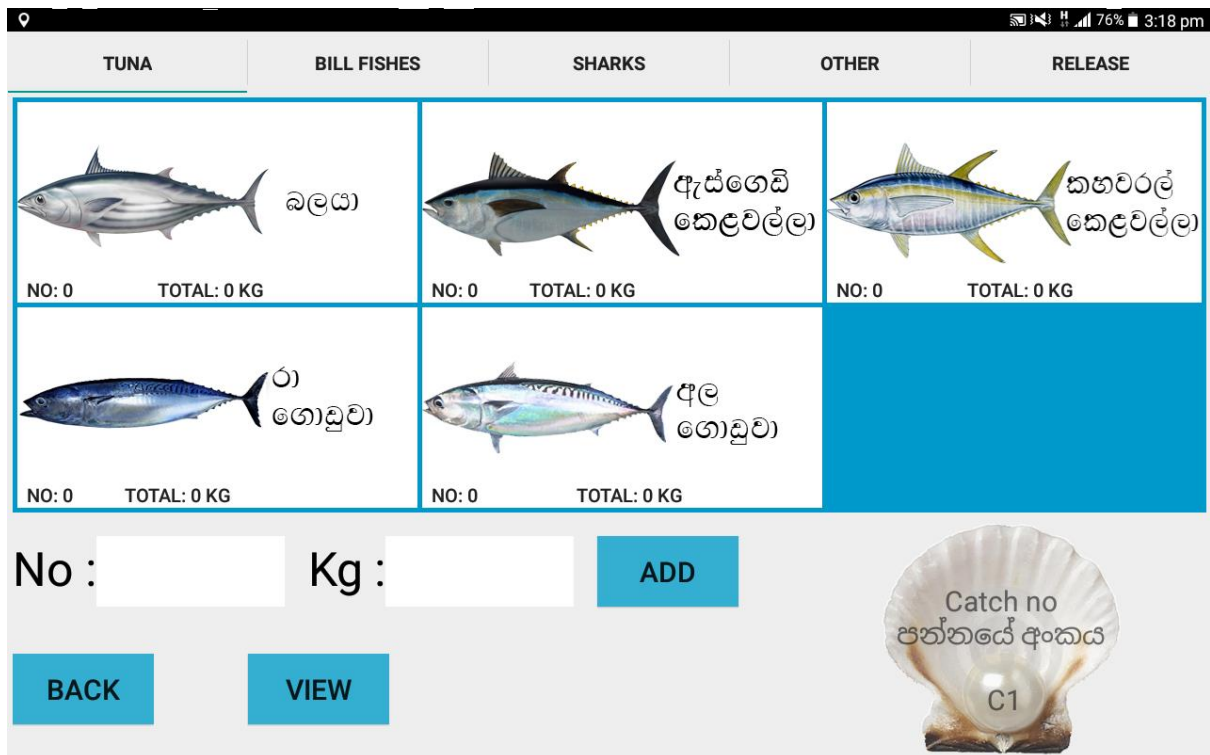

8.0 Edit current catch