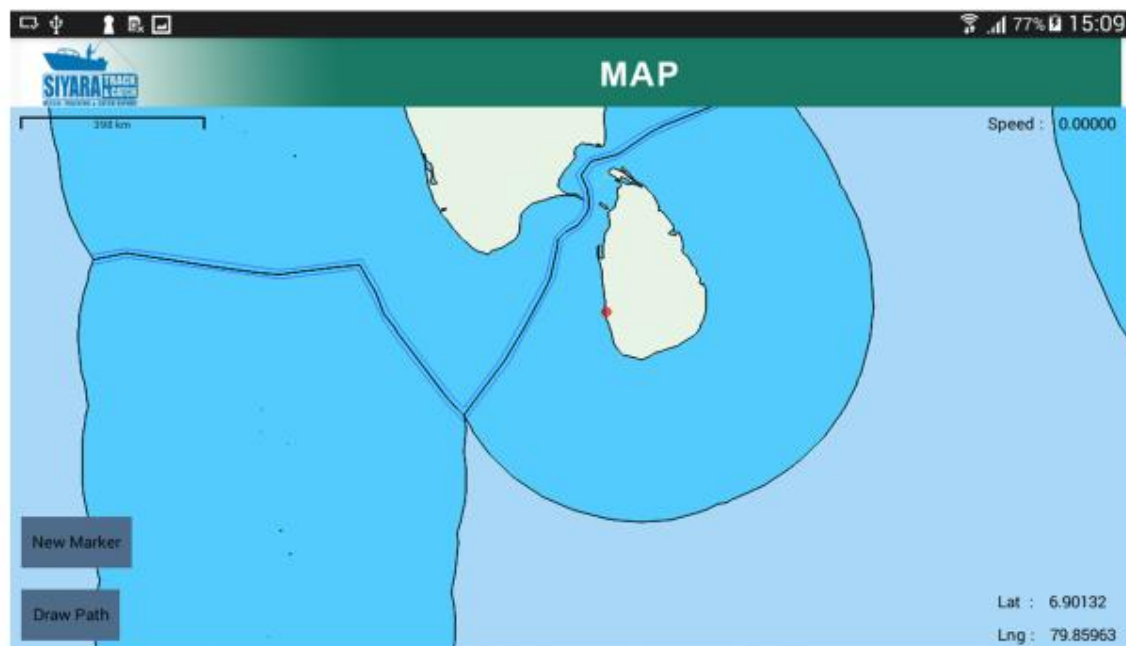

Finish current catch
මෙම පන්තිය අවසන් කරන්න

5.0 View catch history tab

The screenshot shows the Siyara VTCRS mobile application interface. At the top, there is a status bar with icons for location, signal, and battery (77%), and the time 15:08. Below the status bar is a blue header with the Siyara logo and the text 'Siyara VTCRS'. The main content area is divided into two sections. The left section contains search filters: 'From : _____ To : _____' with a 'Search' button, 'Select Vouage: 26', and 'Select Catch NO: C1'. The right section displays search results: 'Latitude : 6.90 Longitude : 79.86' and 'Catch Total : 55Kg Total : 55Kg'. Below this is a table with three columns: 'Fish Type' (මාළු වර්ගය), 'Number of Fish' (මාළු කුරි ගණන), and 'Weight of Fish' (මුළු බර(Kg)). The table contains one row: 'Skipjack tuna/බලයා' with '23' fish and '55' kg weight. The bottom half of the screen is a solid blue area.

6.0 Search results

The screenshot shows the Siyara VTCRS mobile application interface with the 'Catch History' tab selected. The status bar at the top shows 76% battery and 3:21 pm. The header is blue with the Siyara logo and the text 'Catch History'. Below the header is a table with three columns: 'Fish Type' (මාළු වර්ගය), 'Number of Fish' (මාළු කුරි ගණන), and 'Weight of Fish' (මුළු බර(Kg)). The table contains seven rows of data:

At the bottom left, there is a blue button labeled 'BACK'. The bottom half of the screen is a solid blue area.

7.0 Current catch

8.0 Edit current catch

9.0 Map (current position)

References;

Gunawardane, N.D.P., 2017. Electronic Data Verification module with vessel tracking facility to combat IUU fishing, IOTC-2017-WPDCS13. 13th Working Party on Data Collection and Statistics (WPDCS12), Indian Ocean Tuna Commission, Seychelles (2017)