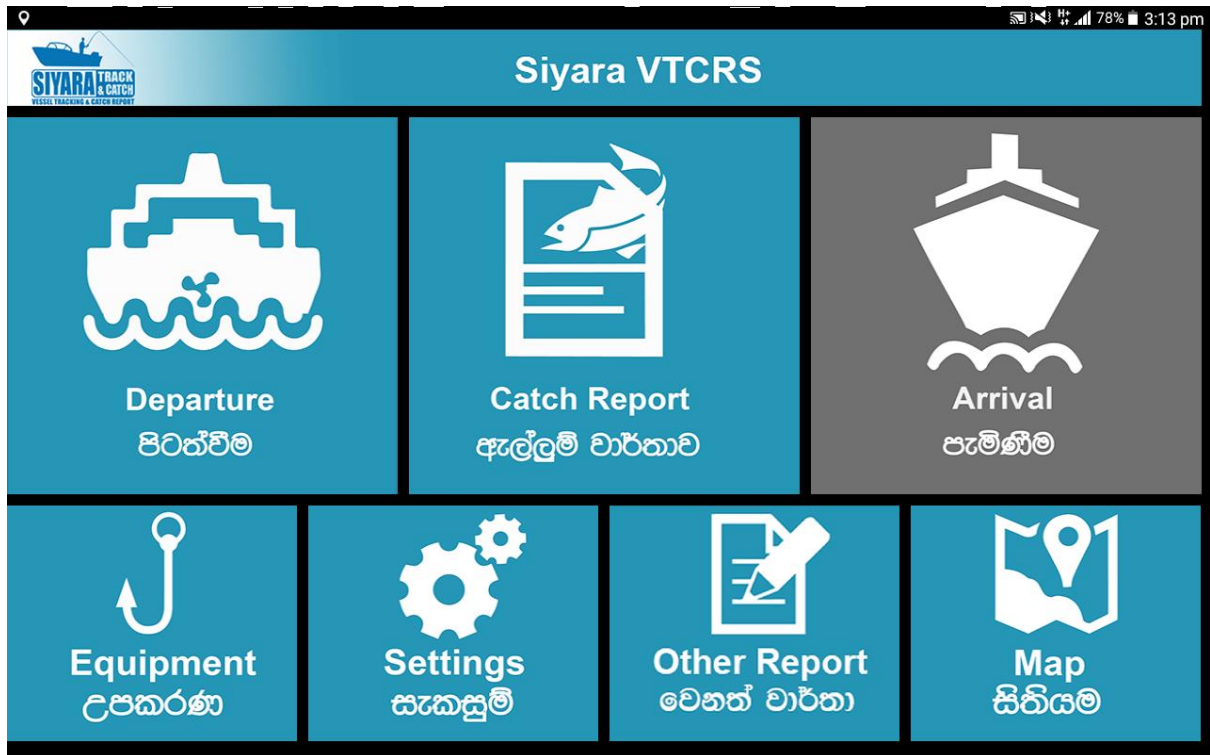

Electronic log system- Sri Lanka (pilot)
User interfaces

1.0 Main window