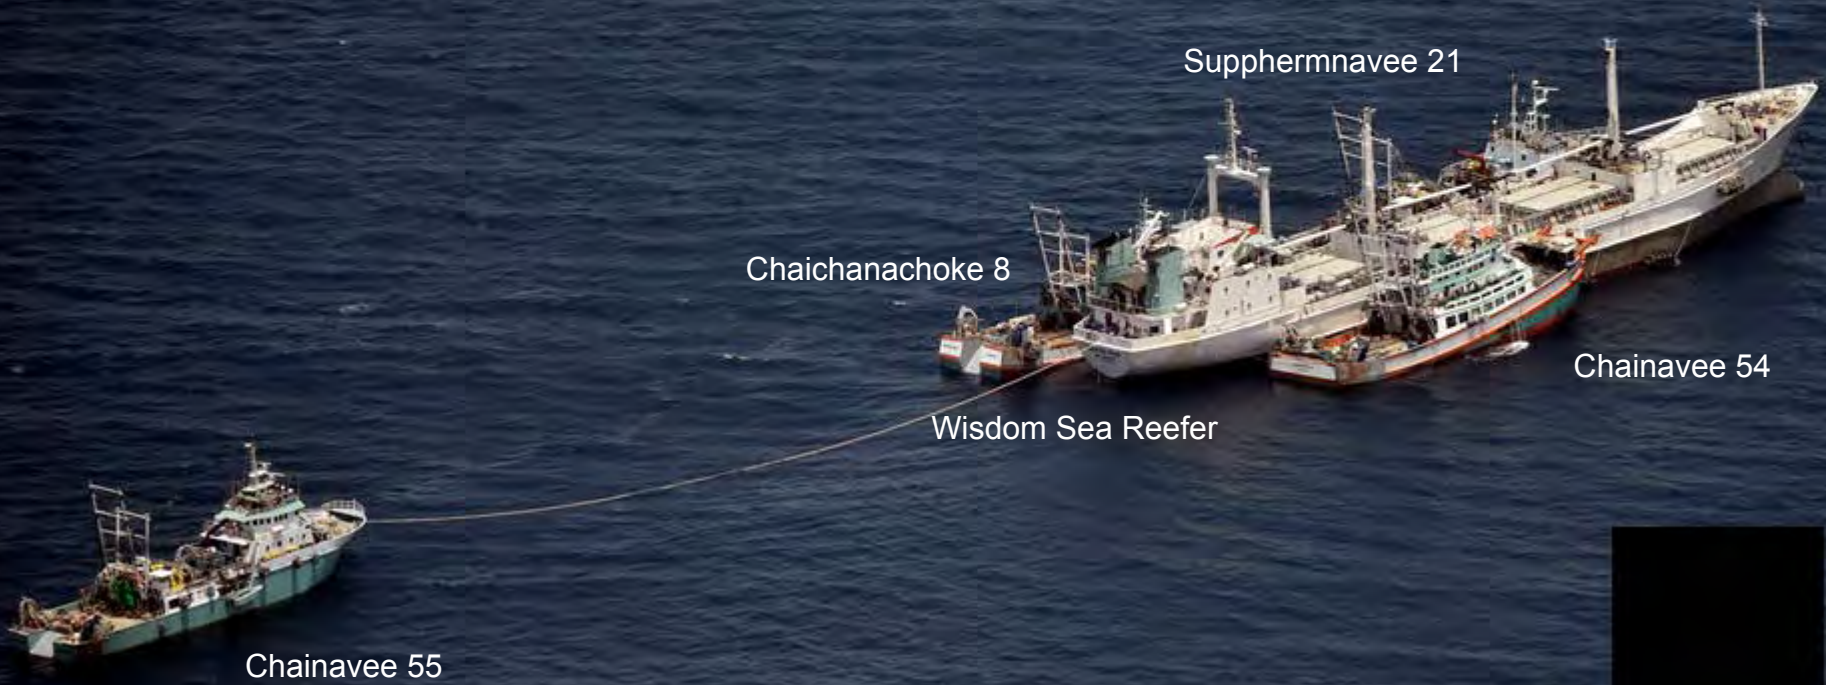

27/04/2017
Pos 0956N 05053E